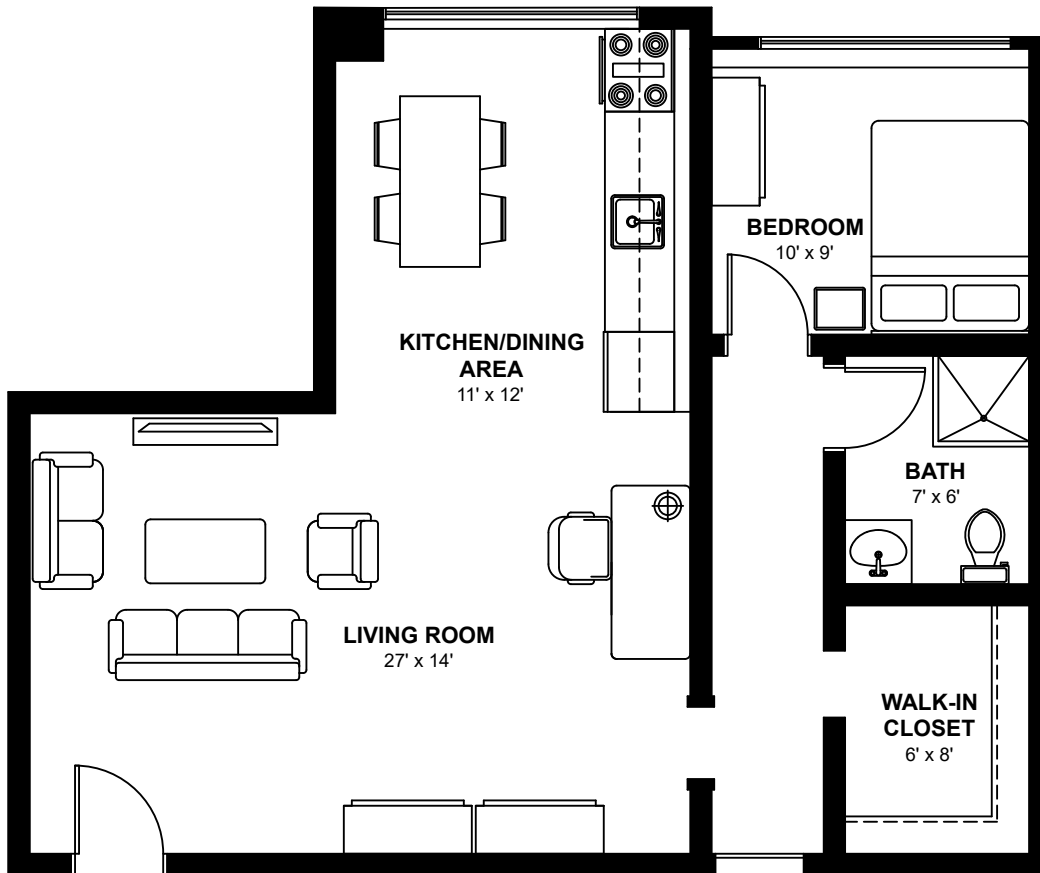

Manor Village

5,7,9 & 11 Majestic Drive & 1664–1668 Woodroffe Avenue
Ottawa, Ontario

One Bedroom Apartments

Approximately 681 sq. ft.

These floor plans are representative only. All dimensions are approximate.